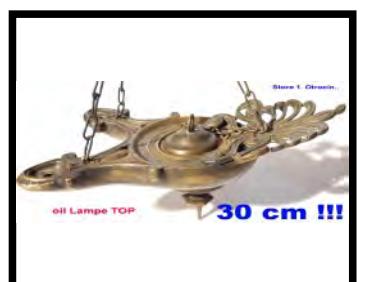

CJ-22W365
Otrocin
6x
50 cm